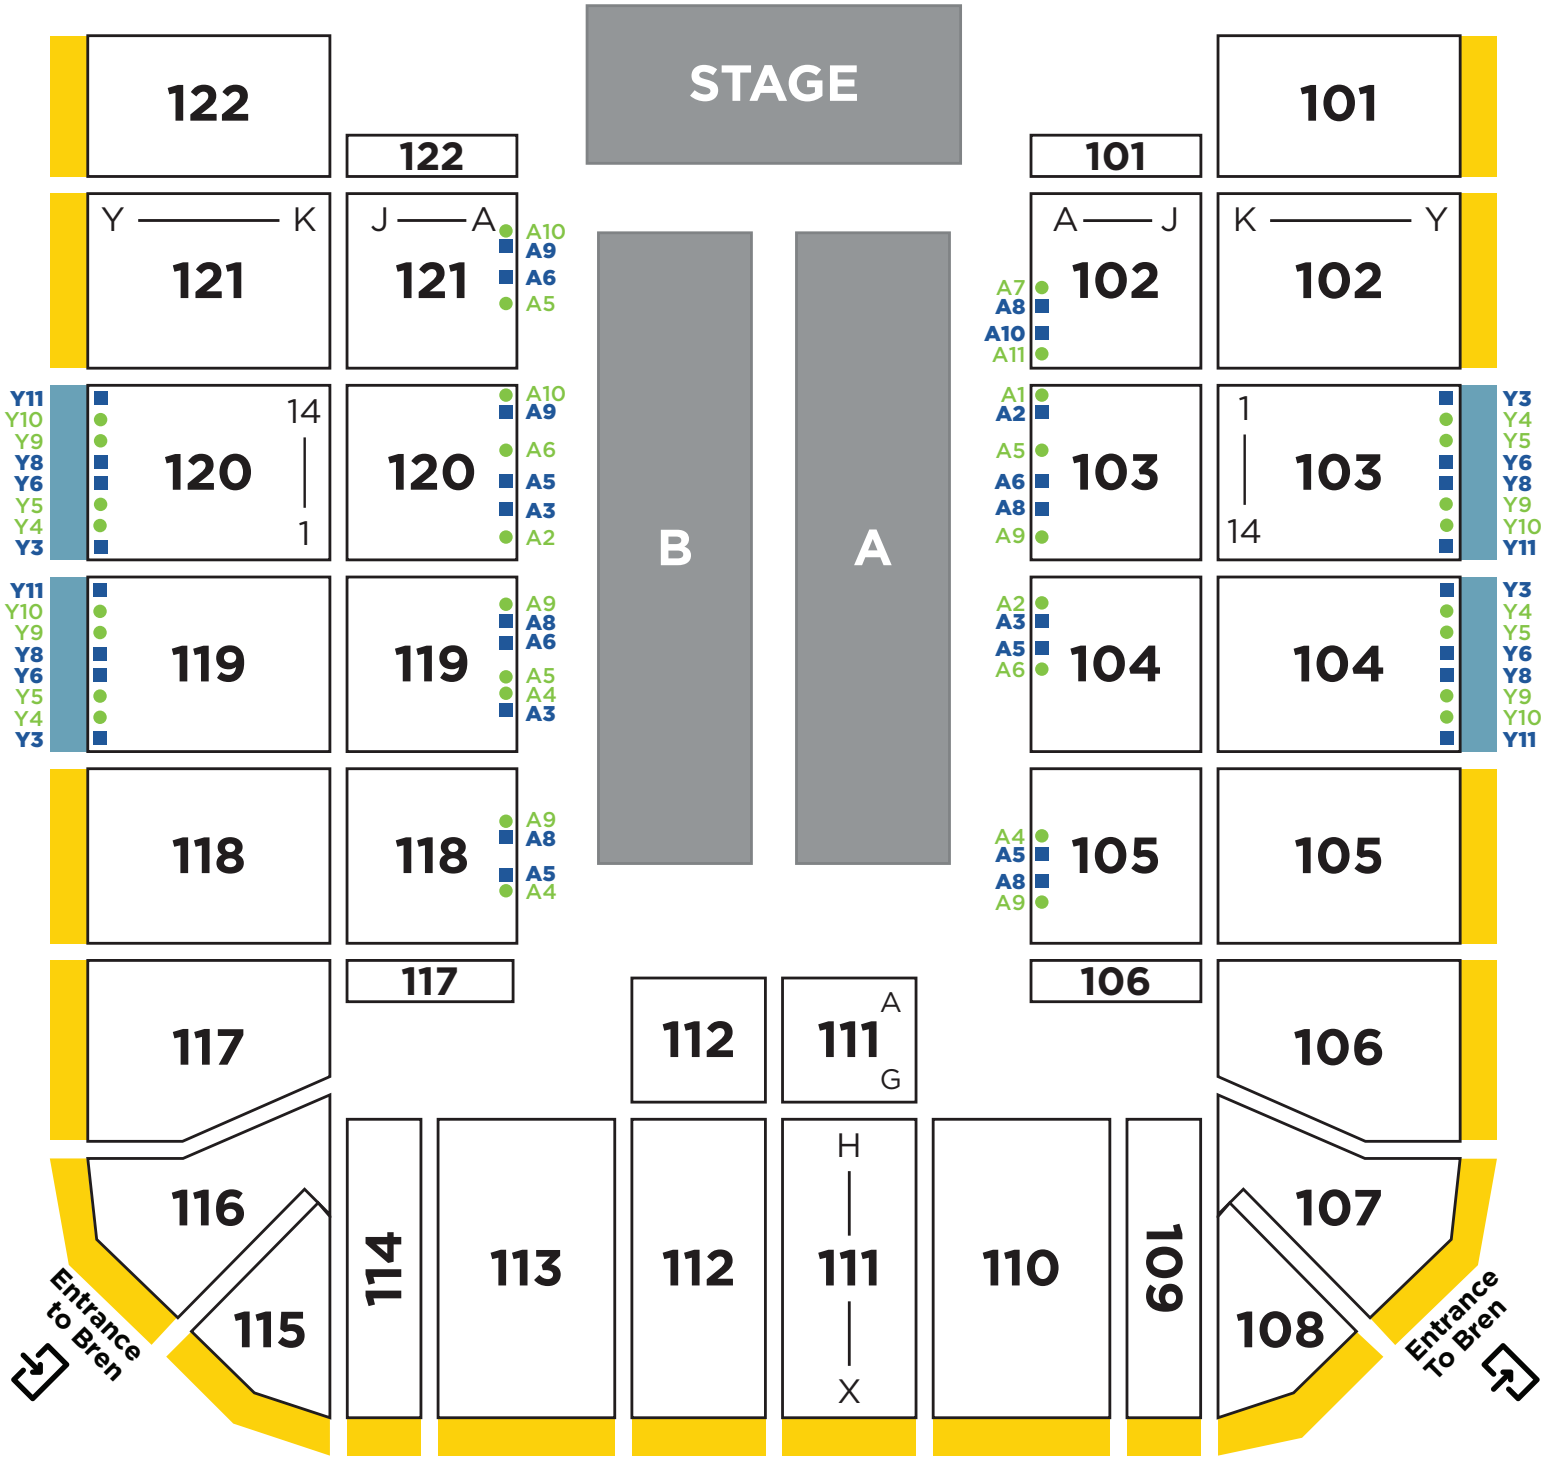

Accessible Seating Map Bren Events Center

ACCESSIBLE SEATING

- Difficulty Walking
- Wheelchair Accessible

WHEELCHAIR SEATS

- Wheelchair Seating
- Companion Seat